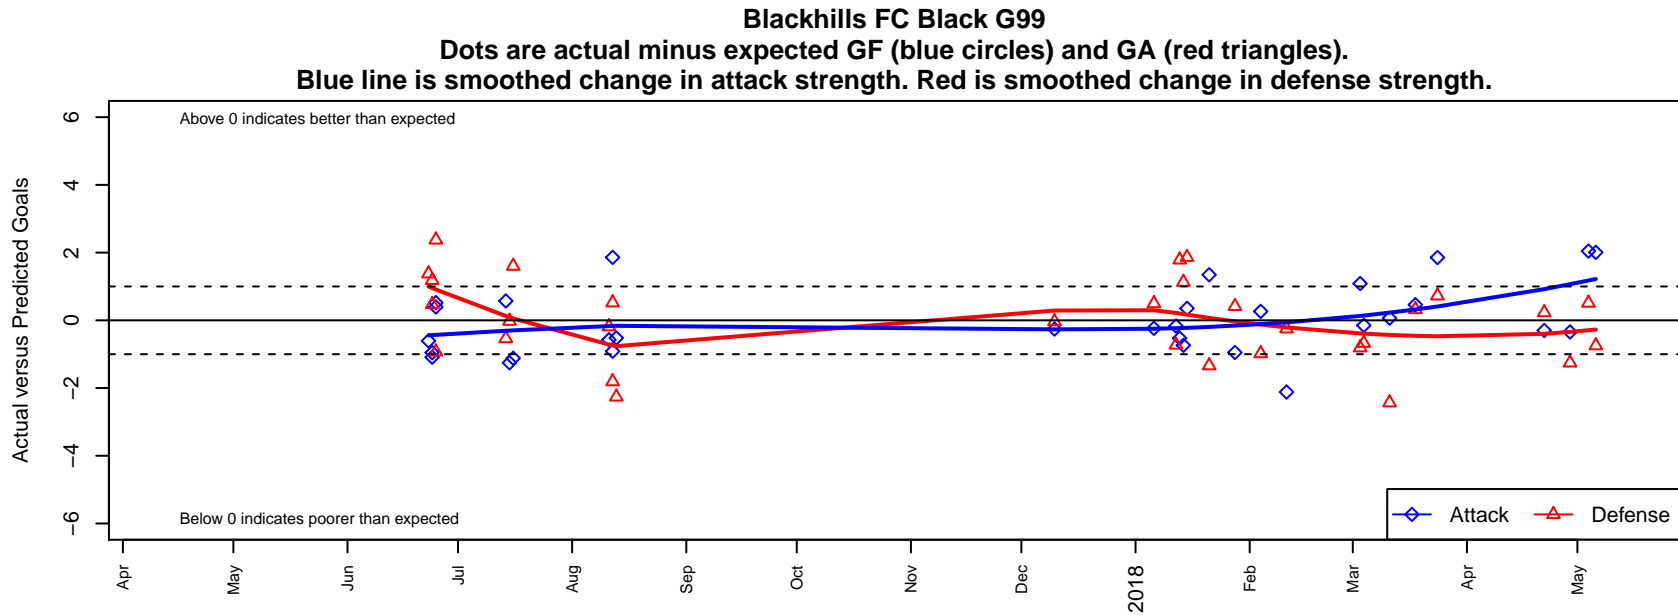

Blackhills FC Black G99

Blackhills FC
 Olympia, WA
 G99 total strength=1605
 attack=25.02 defense=10.61
 fall league = RCL G99 Div 3

alt names used:
 74 Blackhills G99 Black
 BLACKHILLS FC G 99/00 BLACK A
 BLACKHILLS FC G 99/00 BLACK A (WA)
 Blackhills FC G99 Black
 Blackhills FC G99 Black A
 Blackhills FC G99 Black A

**attack and defense variance (black dot)
relative to other teams
and top 10 in region**

**attack and defense rating
relative to others at age
and all opponents in last 13 months**

Performance relative to 13 month average