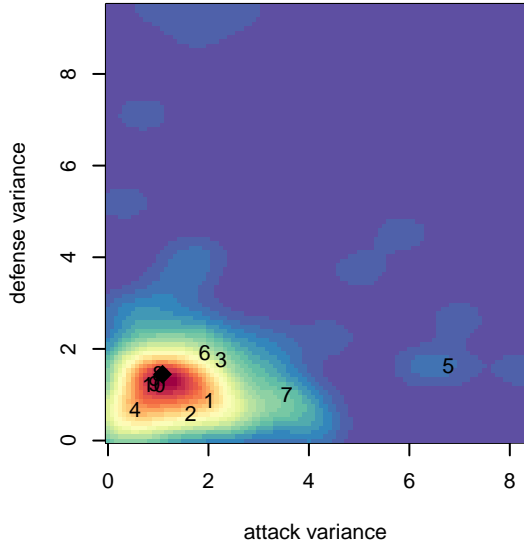

Blackhills FC Black G99

Blackhills FC
 Olympia, WA
 G99 total strength=1605
 attack=25.02 defense=10.61
 fall league = RCL G99 Div 3

alt names used:
 74 Blackhills G99 Black
 BLACKHILLS FC G 99/00 BLACK A
 BLACKHILLS FC G 99/00 BLACK A (WA)
 Blackhills FC G99 Black
 Blackhills FC G99 Black A
 Blackhills FC G99 Black A

**attack and defense variance (black dot)
relative to other teams
and top 10 in region**

**attack and defense rating
relative to others at age
and all opponents in last 13 months**

Performance relative to 13 month average