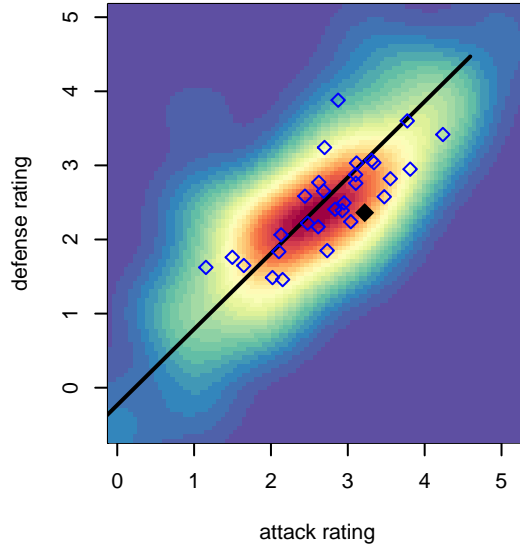

Blackhills FC Black G99

Blackhills FC
 Olympia, WA
 G99 total strength=1605
 attack=25.02 defense=10.61
 fall league = RCL G99 Div 3

alt names used:
 74 Blackhills G99 Black
 BLACKHILLS FC G 99/00 BLACK A
 BLACKHILLS FC G 99/00 BLACK A (WA)
 Blackhills FC G99 Black
 Blackhills FC G99 Black A
 Blackhills FC G99 Black A

**attack and defense variance (black dot)
relative to other teams
and top 10 in region**

**attack and defense rating
relative to others at age
and all opponents in last 13 months**

Performance relative to 13 month average