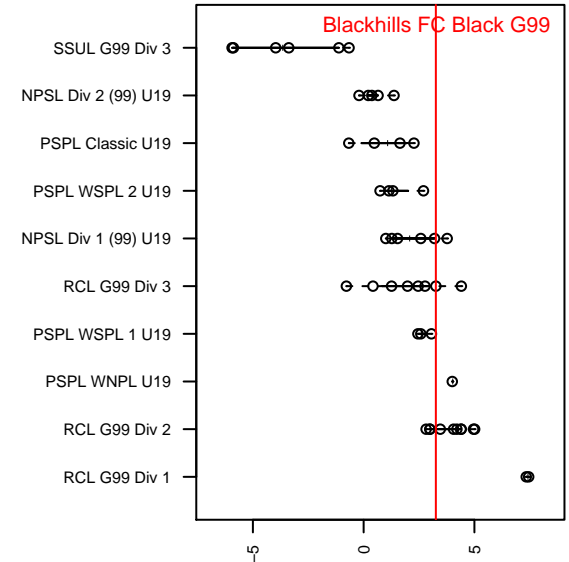

Blackhills FC Black G99

Blackhills FC
 Olympia, WA
 G99 total strength=1605
 attack=25.02 defense=10.61
 fall league = RCL G99 Div 3

alt names used:
 74 Blackhills G99 Black
 BLACKHILLS FC G 99/00 BLACK A
 BLACKHILLS FC G 99/00 BLACK A (WA)
 Blackhills FC G99 Black
 Blackhills FC G99 Black A
 Blackhills FC G99 Black A

Venues played:
 2017 Clash At the Border Super Gold/Silver
 2017 Nike Crossfire Challenge Gold Group U19
 2017 Rimland Challenge U17-19
 2017 RCL G99 Div 3
 2017 Portland Winter Showcase U19
 2017 WYS Presidents Cup G99 Division 1

**attack and defense variance (black dot)
relative to other teams
and top 10 in region**

**attack and defense rating
relative to others at age
and all opponents in last 13 months**

Performance relative to 13 month average